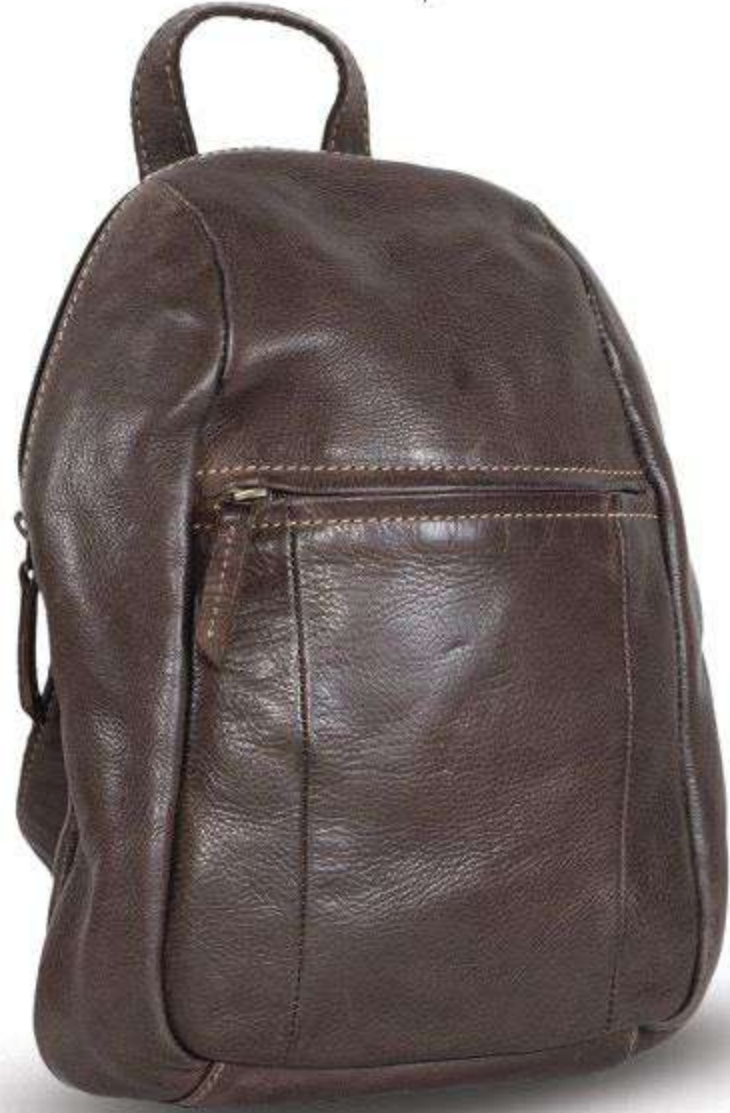

Style No - 571347
Dimension : 26.5X8.5X32 cm

COLORADO

Style No - 5105247
Dimension : 31X06X20 cm

HARBOR

Crafted for Excellence. Carried with Purpose.

HARBOUR

Style No - 5101945
Dimension : 21.5X08X32 cm

Style No - 538545
Dimension : 28X10X26 cm