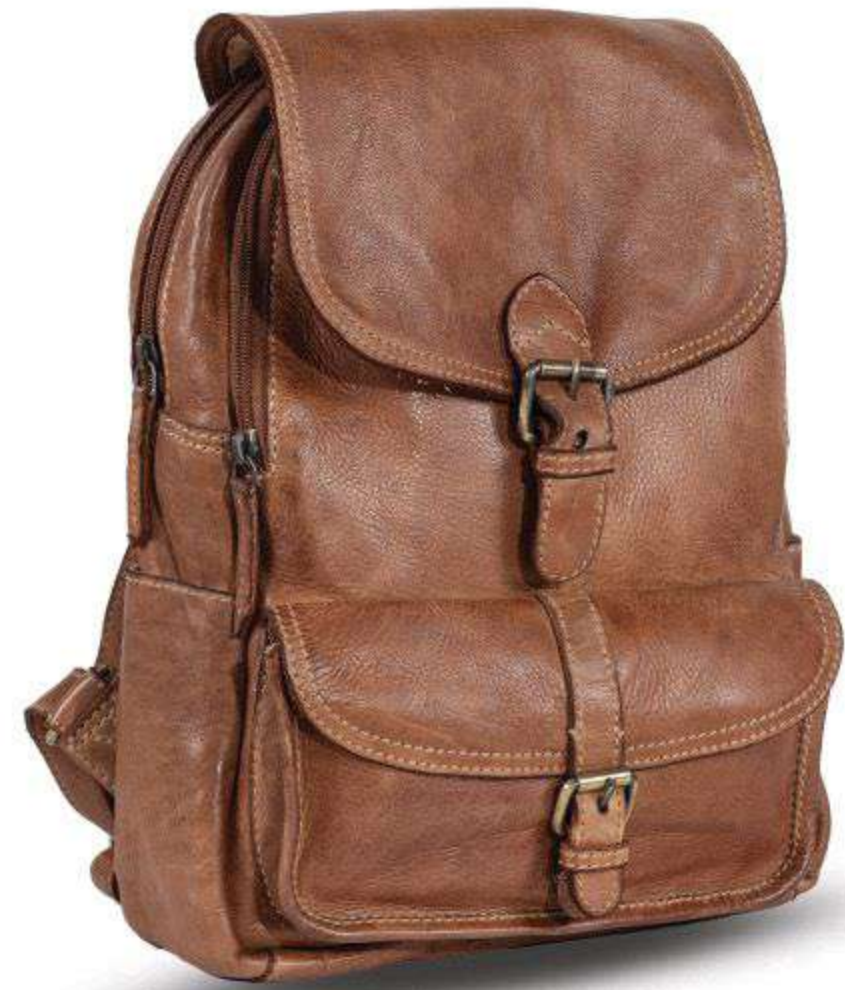

COLORADO

Style No - 5102147
Dimension : 24X12X33 cm