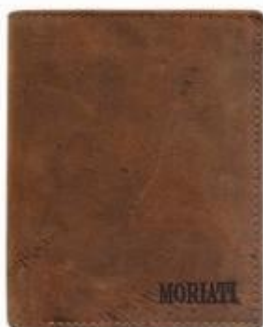

Style No - 7046
Dimension : 10 x 8 c.m.

Style No - 870508
Dimension : 9 x 15.5 x 4 c.m.
Colours : 

Style No - 870509
Dimension : 15 x 9.5 x 4 c.m.

Style No - 7049
Dimension : 9.5 x 11.5 c.m .
Colours : 

Style No - 7050
Dimension : 12.5 x 9.5 c.m.
Colours : 

Style No - 7051
Dimension : 10 x 12 c.m.
Colours : 

Style No - 870513
Dimension : 31 x 40.5 x 15 c.m.

h·u·n·t
GENUINE LEATHER

■ Dark Brown ■ Tan

Designers - Naina, Palak

Catalog Design & Photography : h.u.n.t Creative Team